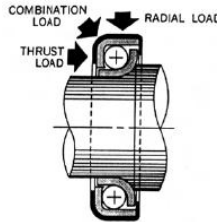

Dear Customer,

This month we have decided to introduce our complete range of adjusted, semi-adjusted, non-adjusted or special NICE precision ball bearings. These ball bearings are recommended for average loads with a rotation speed of up to 5,000rpm for adjusted ball bearings. The main fields of application are: agriculture, mowing, health, automotive, semi-conductors, handling, bottling/canning, etc. There are many options available such as special boring, enlarged internal ring, special shaped external ring (flange, mounting, etc.)

Product of the month

NICE BALL BEARINGS

- Manufactured since 1902
- 3 types of basic ball bearings: radial, oblique contact and ball stops
- 3 types of load: radial load, axial load and combination of both
- Standard imperial dimensions, possibility of metric dimensions
- Standard nylon cage, possibility of steel or stainless steel cages
- With or without flanges or seals
- With or without flange, enlarged internal ring with locking screw, snap ring, additional balls
- specific requests