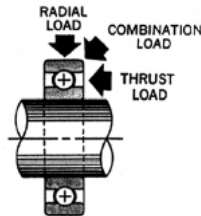

Dear Customer,

This month we have decided to introduce our complete range of adjusted, semi-adjusted, non-adjusted or special NICE precision ball bearings. These ball bearings are recommended for average loads with a rotation speed of up to 5,000rpm for adjusted ball bearings. The main fields of application are: agriculture, mowing, health, automotive, semi-conductors, handling, bottling/canning, etc. There are many options available such as special boring, enlarged internal ring, special shaped external ring (flange, mounting, etc.)

Product of the month

NICE BALL BEARINGS

- Manufactured since 1902
- 3 types of basic ball bearings: radial, oblique contact and ball stops
- 3 types of load: radial load, axial load and combination of both
- Standard imperial dimensions, possibility of metric dimensions
- Standard nylon cage, possibility of steel or stainless steel cages
- With or without flanges or seals
- With or without flange, enlarged internal ring with locking screw, snap ring, additional balls
- specific requests