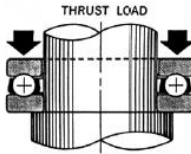

Dear Customer,

This month we have decided to introduce our complete range of adjusted, semi-adjusted, non-adjusted or special NICE precision ball bearings. These ball bearings are recommended for average loads with a rotation speed of up to 5,000rpm for adjusted ball bearings. The main fields of application are: agriculture, mowing, health, automotive, semi-conductors, handling, bottling/canning, etc. There are many options available such as special boring, enlarged internal ring, special shaped external ring (flange, mounting, etc.)

Product of the month

NICE BALL BEARINGS

- Manufactured since 1902
- 3 types of basic ball bearings: radial, oblique contact and ball stops
- 3 types of load: radial load, axial load and combination of both
- Standard imperial dimensions, possibility of metric dimensions
- Standard nylon cage, possibility of steel or stainless steel cages
- With or without flanges or seals
- With or without flange, enlarged internal ring with locking screw, snap ring, additional balls
- specific requests